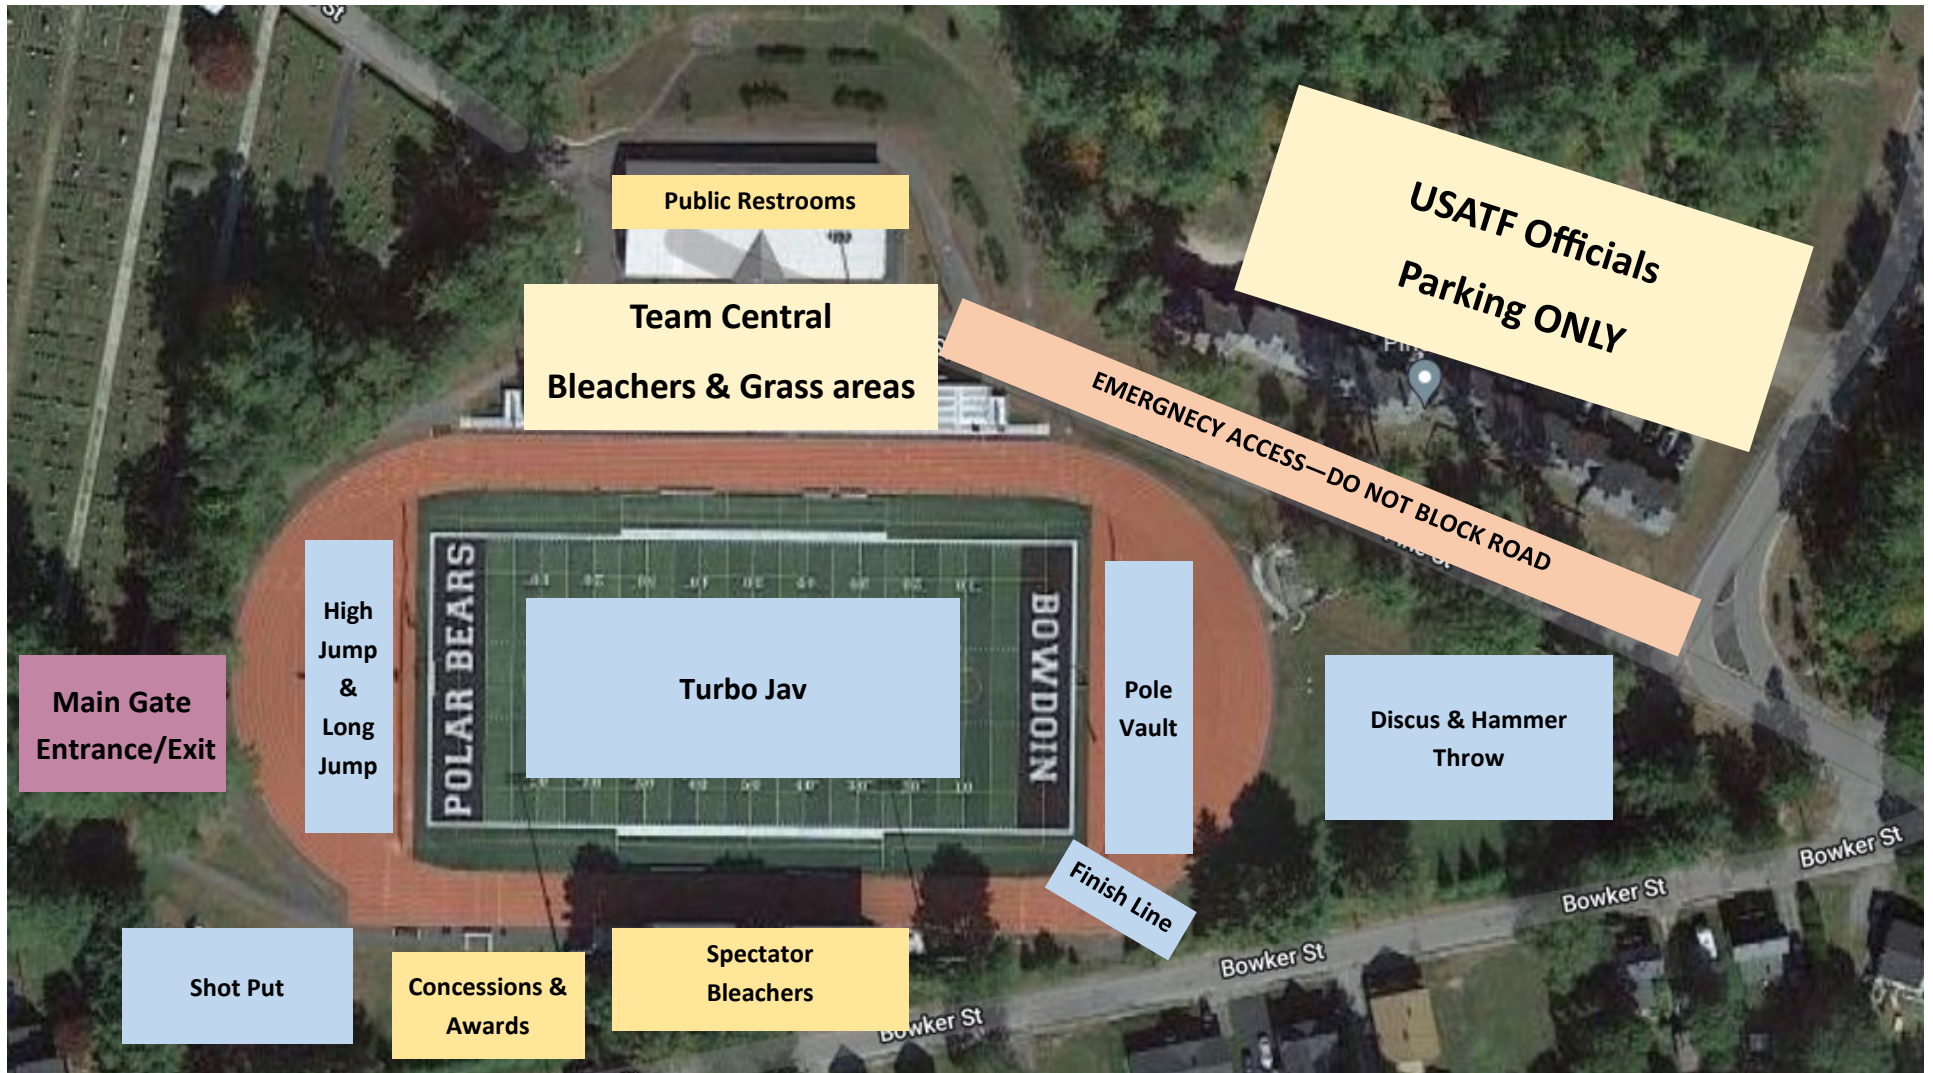

**Map of Track & Field Event Venue
Magee-Samuelson Track at Whittier Field
Bowdoin College, Brunswick, ME**

Spectators, Athletes, Coaches and Officials are to enter and exit the complex thru the Main Gate.

All other entrances will be blocked off for Emergency Vehicles ONLY.